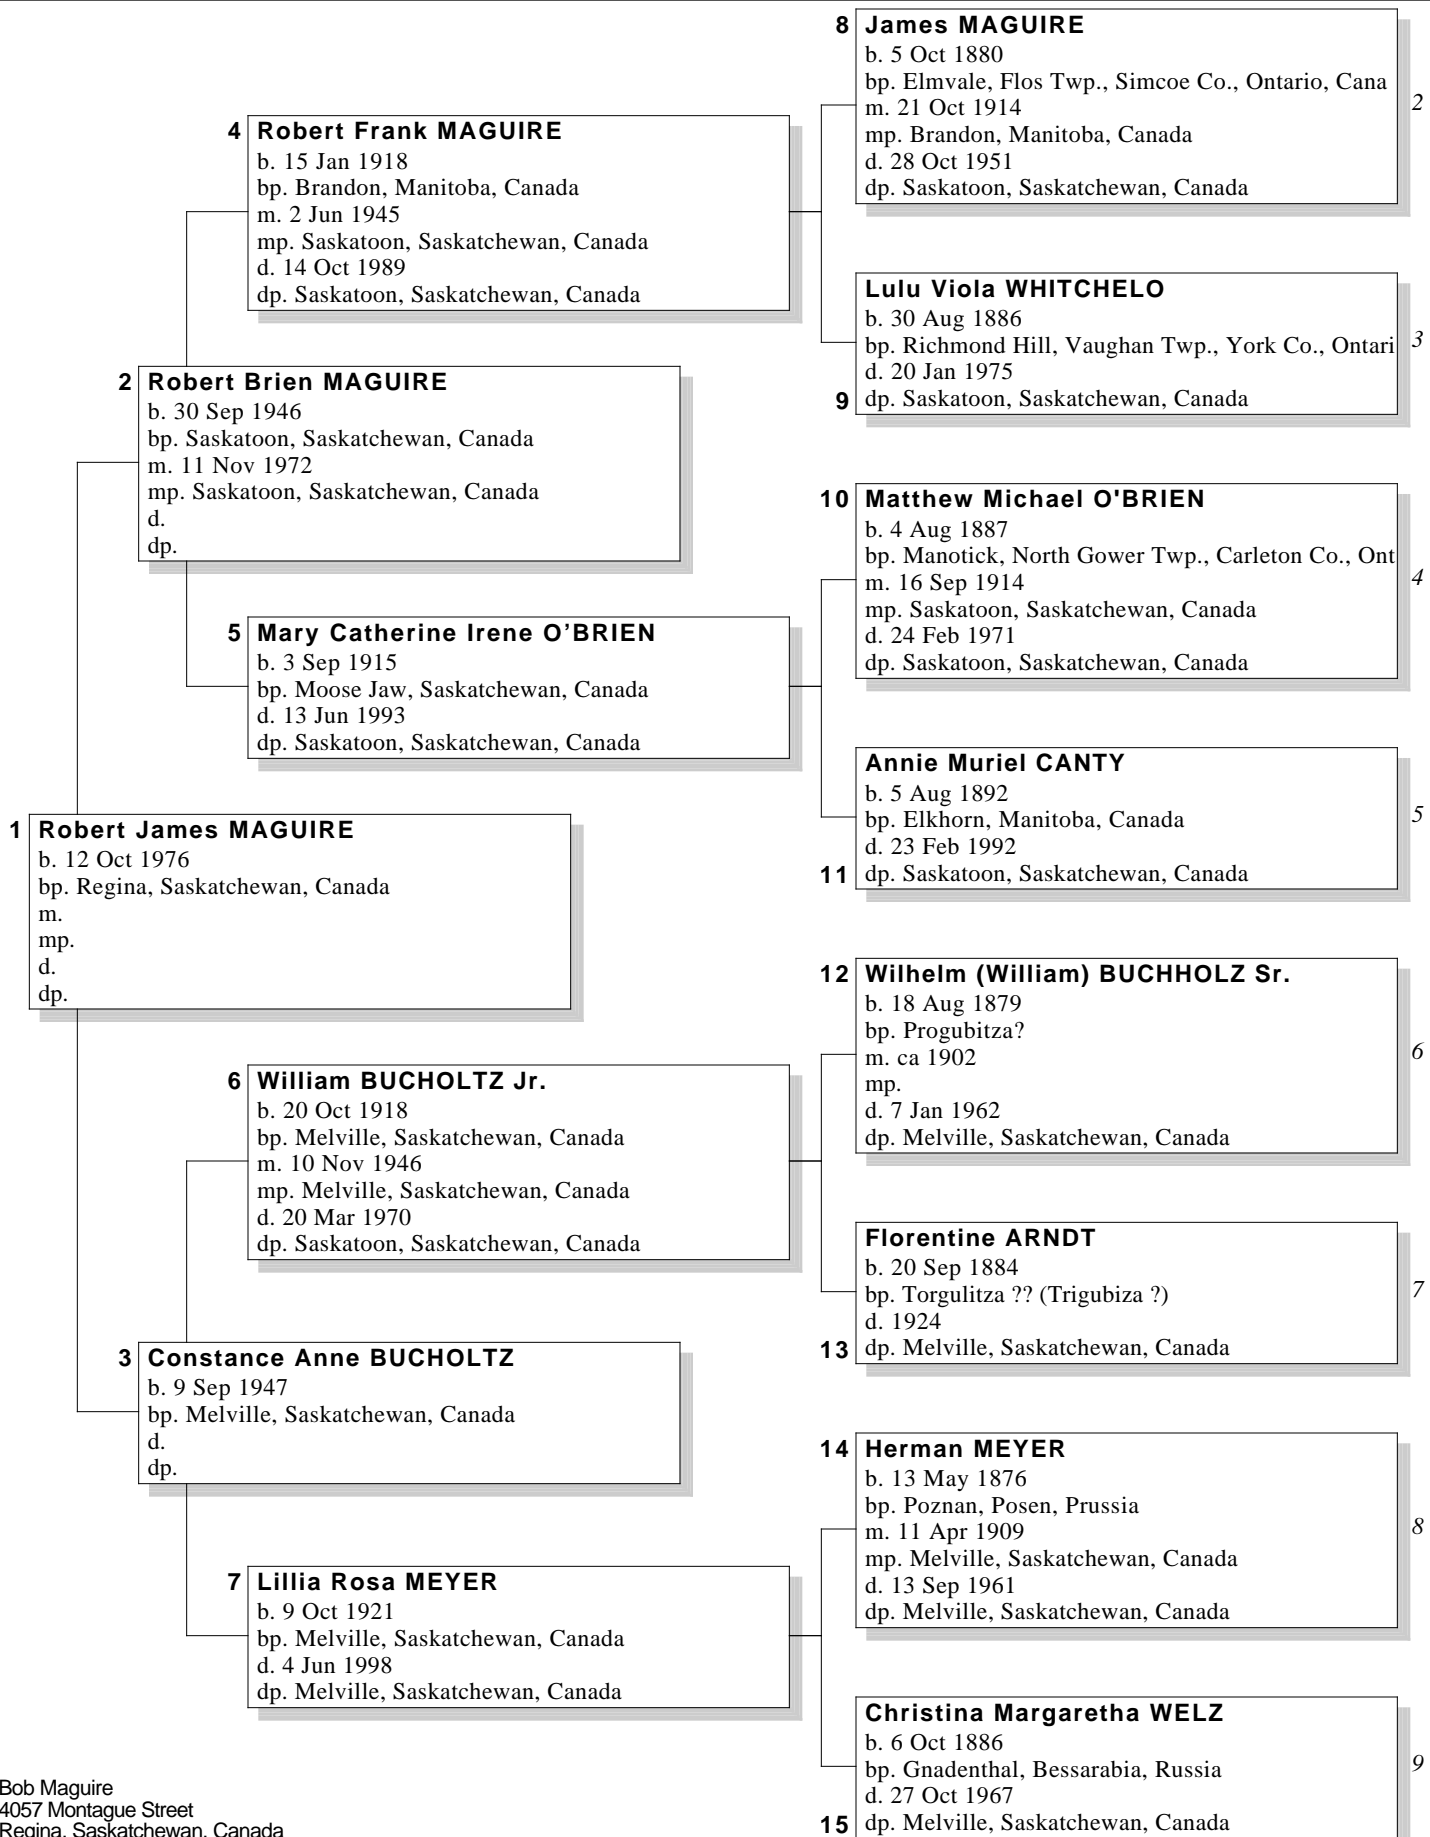

Cascading Pedigree for Maguire

Chart #1

Bob Maguire
4057 Montague Street
Regina, Saskatchewan, Canada
S4S 3K1

Created 9 Feb 2001 by Bob Maguire

Cascading Pedigree for Maguire

Number 1 on this chart is the same as number 8 on chart 1.

Cascading Pedigree for Maguire

Number 1 on this chart is the same as number 9 on chart 1.

Cascading Pedigree for Maguire

Number 1 on this chart is the same as number 10 on chart 1.

Cascading Pedigree for Maguire

Chart #5

Number 1 on this chart is the same as number 11 on chart 1.

Cascading Pedigree for Maguire

Number 1 on this chart is the same as number 12 on chart 1.

Cascading Pedigree for Maguire

Number 1 on this chart is the same as number 13 on chart 1.

Cascading Pedigree for Maguire

Number 1 on this chart is the same as number 14 on chart 1.

Cascading Pedigree for Maguire

Number 1 on this chart is the same as number 15 on chart 1.

Cascading Pedigree for Maguire