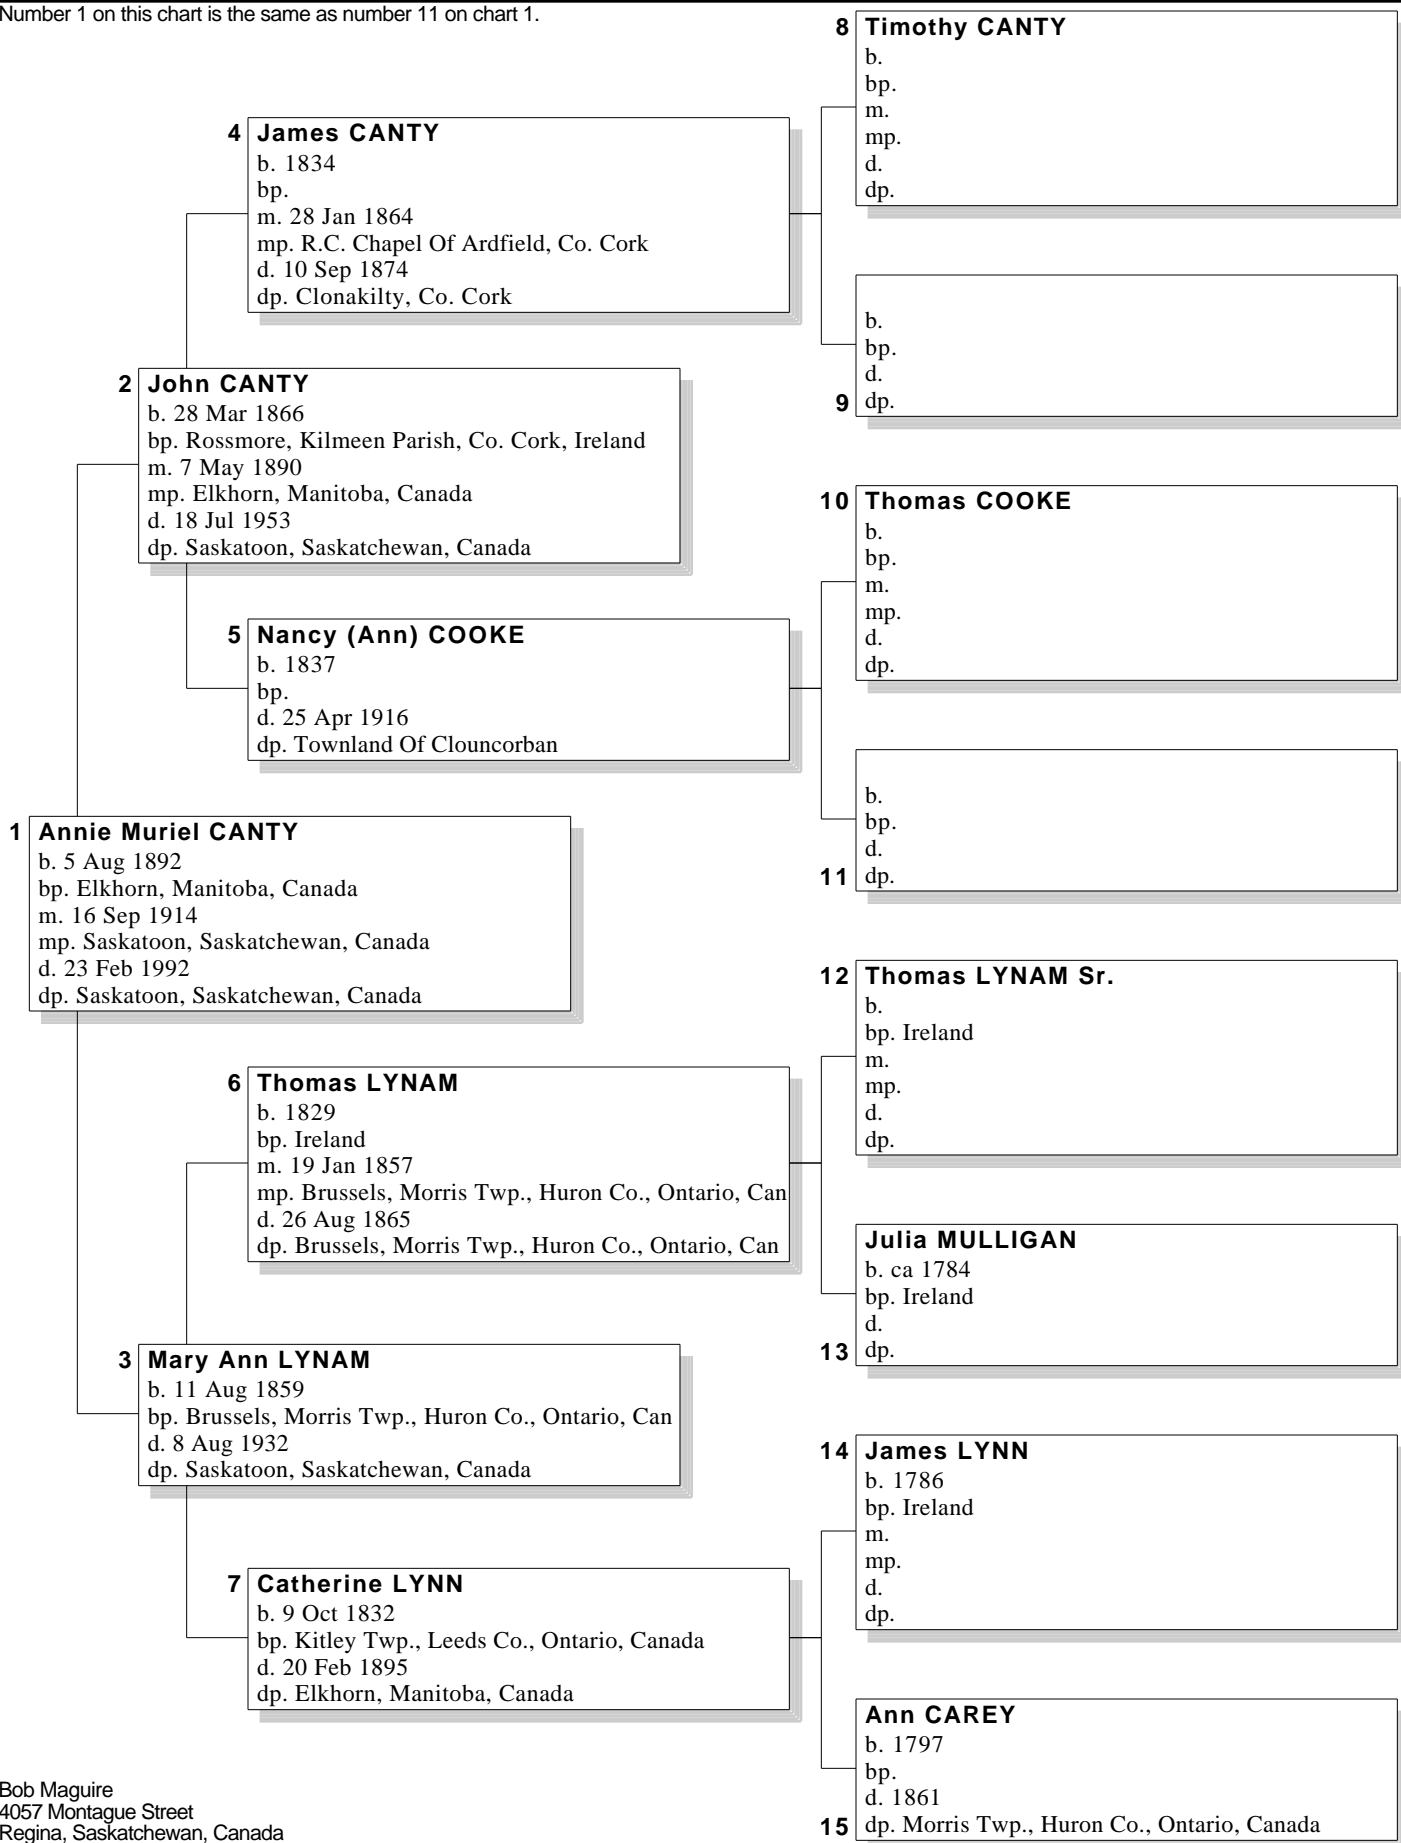

Cascading Pedigree for Maguire

Chart #1

Bob Maguire
4057 Montague Street
Regina, Saskatchewan, Canada
S4S 3K1

Created 9 Feb 2001 by Bob Maguire

Cascading Pedigree for Maguire

Number 1 on this chart is the same as number 8 on chart 1.

Cascading Pedigree for Maguire

Number 1 on this chart is the same as number 9 on chart 1.

Cascading Pedigree for Maguire

Number 1 on this chart is the same as number 10 on chart 1.

Cascading Pedigree for Maguire

Chart #5

Number 1 on this chart is the same as number 11 on chart 1.

Cascading Pedigree for Maguire

Number 1 on this chart is the same as number 12 on chart 1.

Cascading Pedigree for Maguire

Number 1 on this chart is the same as number 13 on chart 1.

Cascading Pedigree for Maguire

Number 1 on this chart is the same as number 14 on chart 1.

Cascading Pedigree for Maguire

Number 1 on this chart is the same as number 15 on chart 1.

Cascading Pedigree for Maguire