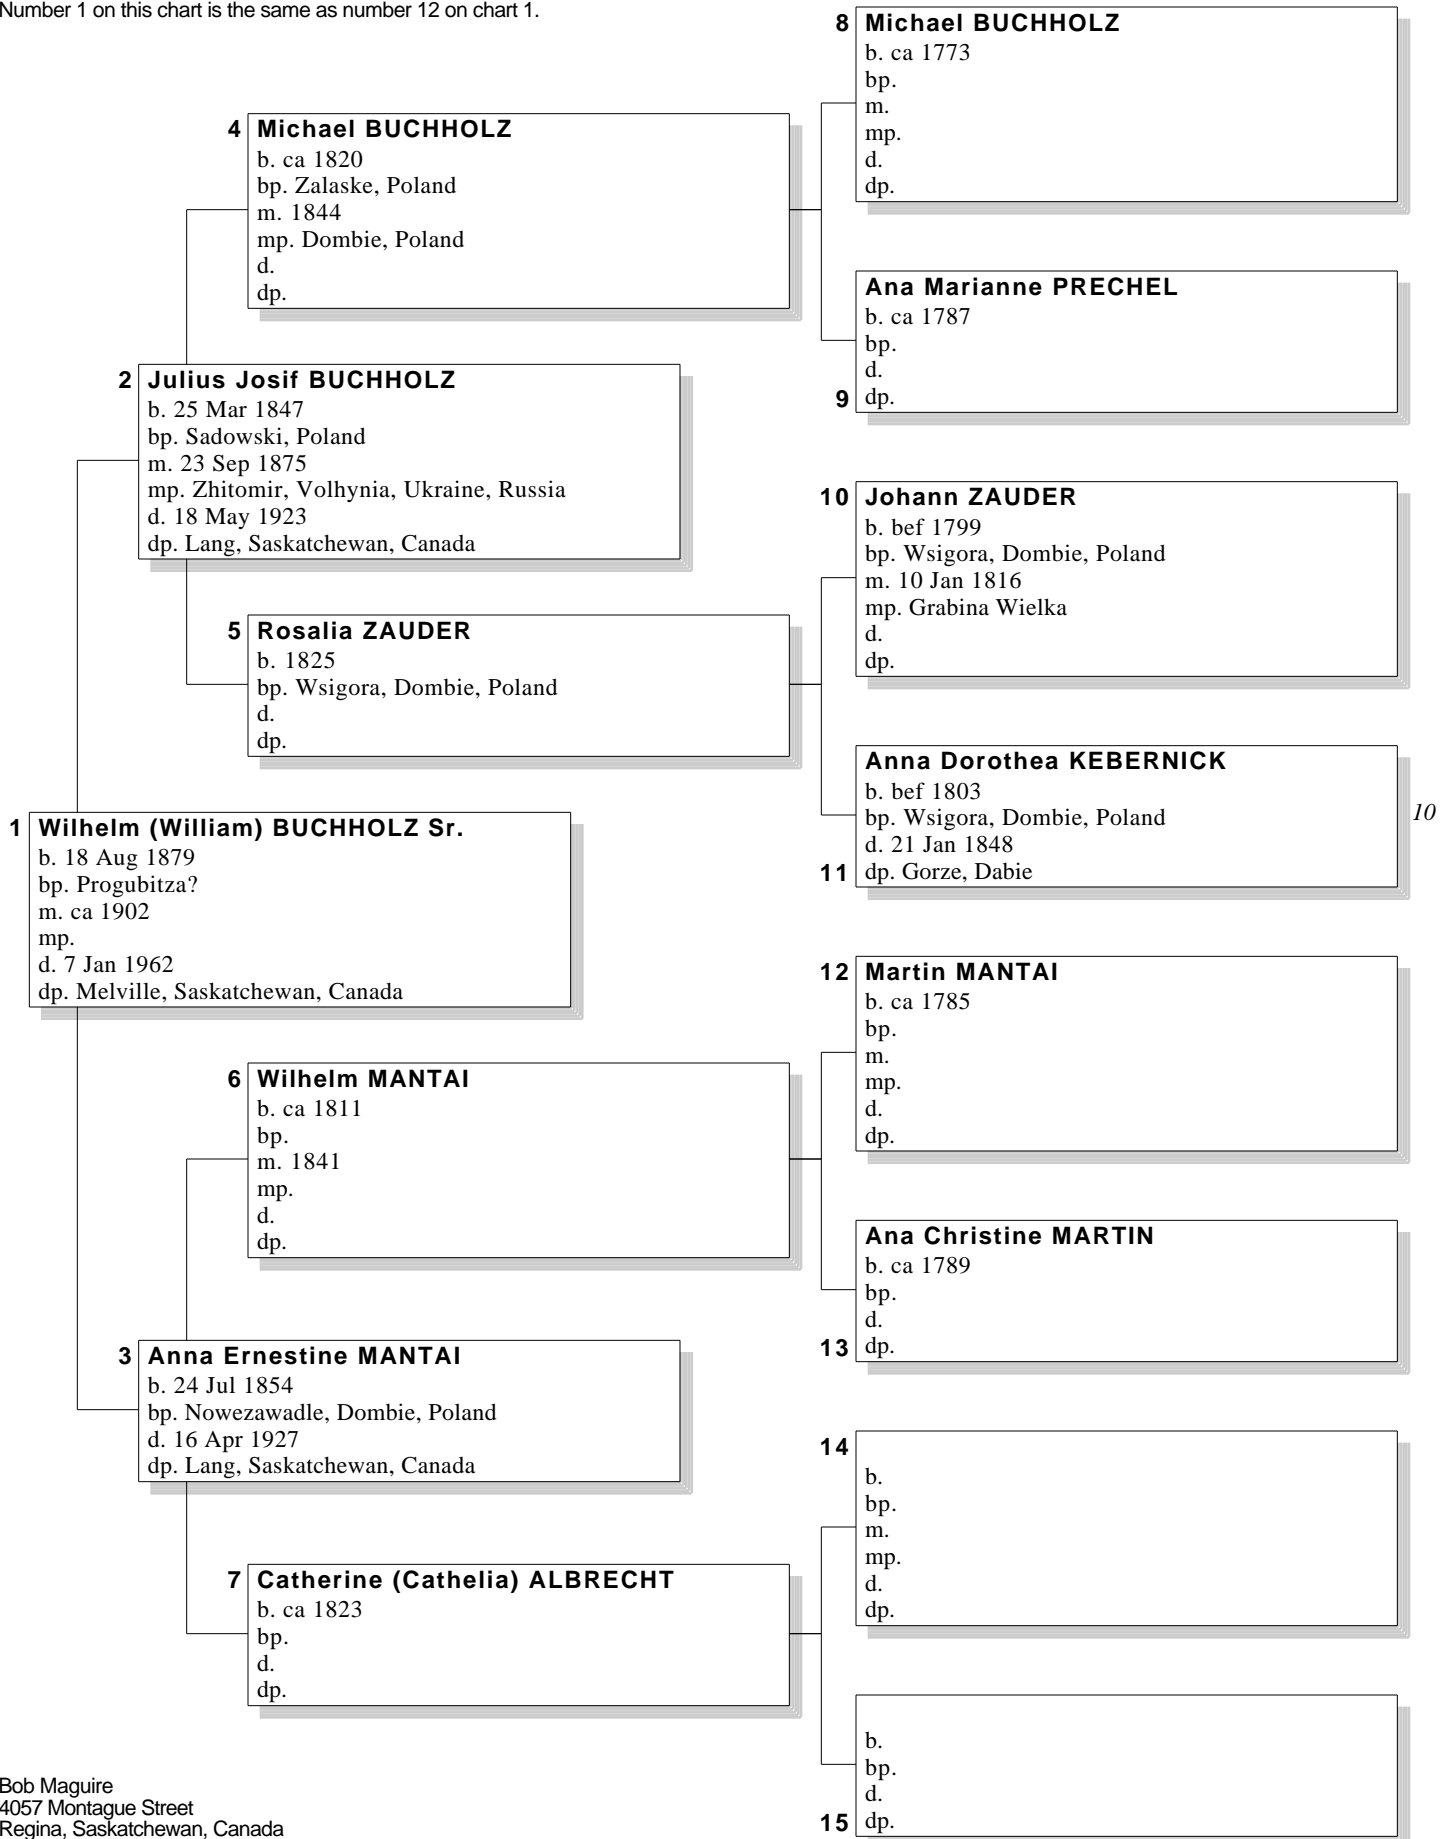

Cascading Pedigree for Maguire

Chart #1

Bob Maguire
4057 Montague Street
Regina, Saskatchewan, Canada
S4S 3K1

Created 9 Feb 2001 by Bob Maguire

Cascading Pedigree for Maguire

Number 1 on this chart is the same as number 8 on chart 1.

Cascading Pedigree for Maguire

Number 1 on this chart is the same as number 9 on chart 1.

Cascading Pedigree for Maguire

Number 1 on this chart is the same as number 10 on chart 1.

Cascading Pedigree for Maguire

Chart #5

Number 1 on this chart is the same as number 11 on chart 1.

Cascading Pedigree for Maguire

Number 1 on this chart is the same as number 12 on chart 1.

Cascading Pedigree for Maguire

Number 1 on this chart is the same as number 13 on chart 1.

Cascading Pedigree for Maguire

Number 1 on this chart is the same as number 14 on chart 1.

Cascading Pedigree for Maguire

Number 1 on this chart is the same as number 15 on chart 1.

Cascading Pedigree for Maguire